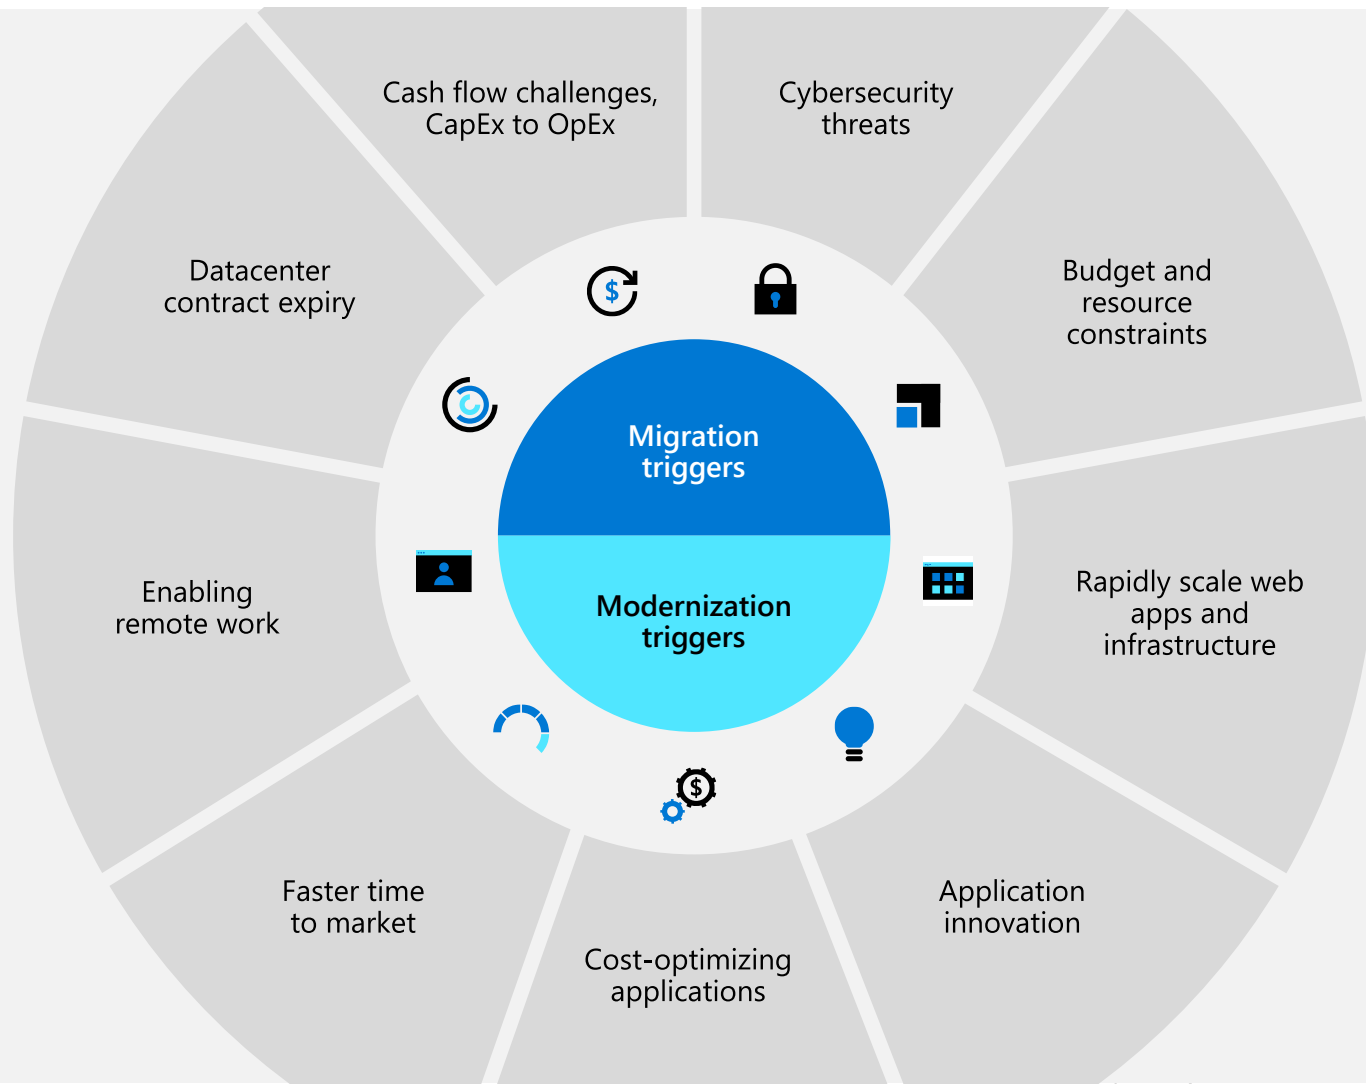

Future-proof your business with Microsoft Azure

Cloud migration and modernization is a continuous process with opportunities for innovation and flexibility at every stage.

Many organizations begin with an infrastructure migration of their workloads to take advantage of cloud benefits immediately, while others begin with a platform transformation to increase agility and developer productivity.

No matter which approach you begin with, Microsoft Azure is here to help you innovate with purpose.

Keeping up with the speed of change

Technology advancements are opening entirely new markets and creating compelling ways to connect with customers.

As you push digital transformation in the cloud beyond experimentation, driving new value to your customers, app-driven disruption provides exponential growth opportunities.

What triggers are motivating you to migrate and modernize in the cloud?

Adaptability to meet your needs

Achieving value from a cloud adoption strategy is strengthened by the adaptability the cloud provides.

Gain the consistency and flexibility to innovate anywhere, across on-premises, multicloud, and edge environments.

Configure and optimize based on your requirements and needs for scale, security, governance, networking, and identity.